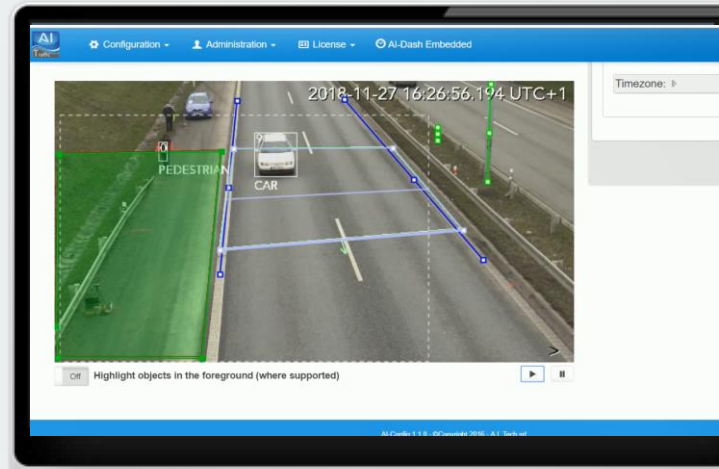

Diagnostic alarms

VIDEO ANALYSIS

Which are the information we can automatically obtain by video analytics solutions?

VEHICLES MONITORING

Counting and classification of vehicles

Traffic density and Congestion detection

Avg. speed and High speed

Pedestrian detection on the road

Stopped vehicle

Vehicles in the wrong way

ALARMS AND STATISTICS

How can we manage the alarms and visualize the collected data?

A.I. Tech

The Vision of the future. Now.