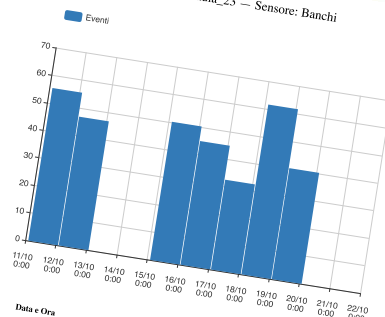

21/09/2018

Sterile zone Device: corridoio_sede Sensor: Corridoio 1 Total 1 Average 0 Minimum 1 Maximum	People counting Device: mensa Sensor: ENTER 1177 Total 51.17 Average 0 Minimum 58 Maximum	People counting Device: mensa Sensor: EXIT 4092 Total 177.91 Average 0 Minimum 191 Maximum
Crowding Device: ground_central Sensor: queue1 0.88 Average 0 Minimum 0.97 Maximum	Crowding Device: ground_central Sensor: queue2 0.58 Average 0 Minimum 0.68 Maximum	Occupancy Device: aula_m_8 Sensor: Banchi Sinistra No data to show

Visualization

User friendly web interface for data visualization

AI Tech
The Vision of the future. Now.

Dispositivo: aula_23 — Sensore: Banchi

Data e Ora	Intervallo	Occupazione
19/10/2018, 02:00:00	giorno	40.37 - Media
18/10/2018, 02:00:00	giorno	61.73 - Media
17/10/2018, 02:00:00	giorno	32.66 - Bassa
16/10/2018, 02:00:00	giorno	44.96 - Media
15/10/2018, 02:00:00	giorno	50.21 - Media
12/10/2018, 02:00:00	giorno	46.83 - Media
11/10/2018, 02:00:00	giorno	55.48 - Media

AI Tech
The Vision of the future. Now.

Dispositivo: aula_23 — Sensore: Banchi

Data e Ora	Intervallo	Occupazione
19/10/2018, 02:00:00	giorno	40.37
18/10/2018, 02:00:00	giorno	61.73
17/10/2018, 02:00:00	giorno	32.66
16/10/2018, 02:00:00	giorno	44.96
15/10/2018, 02:00:00	giorno	50.21
12/10/2018, 02:00:00	giorno	46.83
11/10/2018, 02:00:00	giorno	55.48