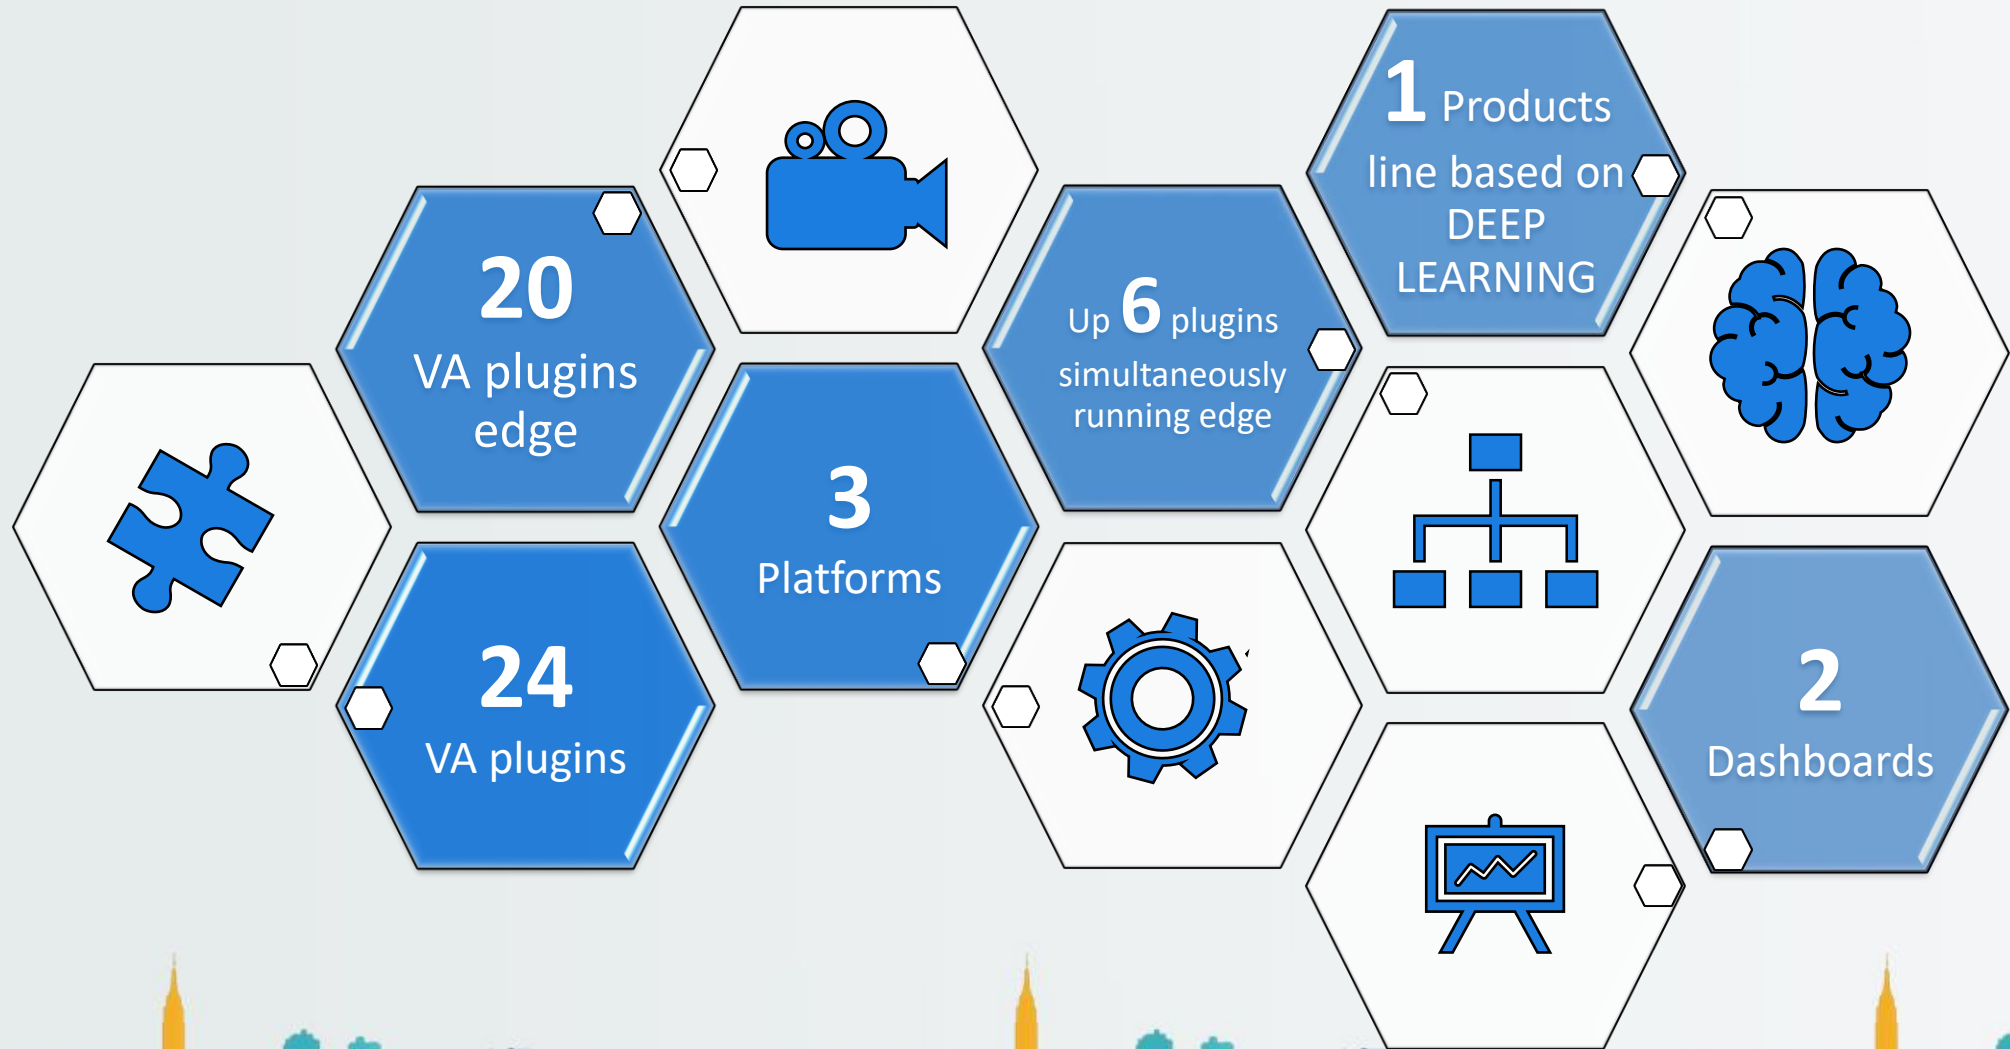

AI-TRAFFIC: Analisi Video per le Smart City

Speaker
Alessia Saggese

THE COMPANY

Where are we now?

A.I. Tech in Numbers

Video stream for recording

Events

Alarms (overcrowding etc)

Diagnostic alarms

VIDEO ANALYSIS

Which are the information we can automatically obtain by video analytics solutions?

VEHICLES MONITORING

Counting and classification of vehicles

Traffic density and Congestion detection

More than 20 mechanisms available for events management
(including standard protocols and 3rd parties VMSs)
Fully integration with Wave

AI-DASH-PRO

Collection

Collection of data from different sensors

Aggregation

Aggregation of data coming from different sensors

Visualization

User friendly web interface for data visualization

Report

Periodic reports automatically sent by e-mail

Diagnostics

Automatic notification in case of device malfunction