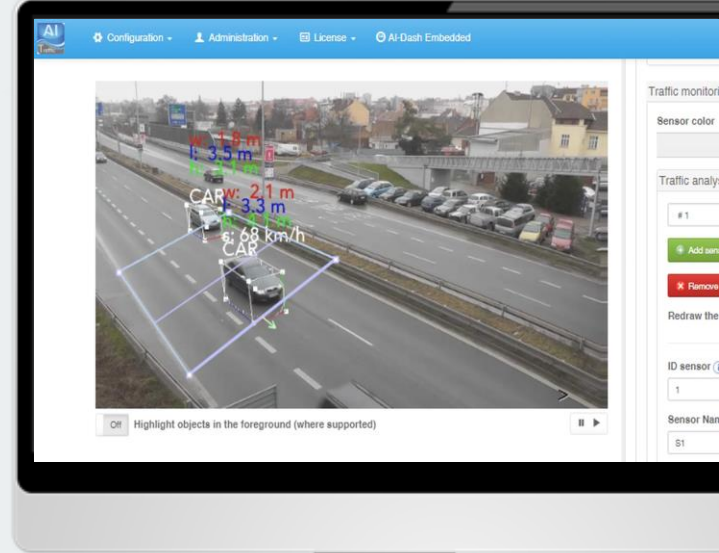

AI-TRAFFIC: Analisi Video per le Smart City

Speaker
Alessia Saggese

THE COMPANY

Where are we now?

A.I. Tech in Numbers

Video stream for recording

Events

Alarms (overcrowding etc)

Diagnostic alarms

VIDEO ANALYSIS

Which are the information we can automatically obtain by video analytics solutions?

VEHICLES MONITORING

Counting and classification of vehicles

Traffic density and Congestion detection

Avg. speed and High speed

Pedestrian detection on the road

Stopped vehicle

Vehicles in the wrong way

ALARMS AND STATISTICS

How can we manage the alarms and visualize the collected data?

A.I. Tech

The Vision of the future. Now.

More than 20 mechanisms available for events management
(including standard protocols and 3rd parties VMSs)
Fully integration with Wave

AI-DASH-PRO

Collection

Collection of data from different sensors

Aggregation