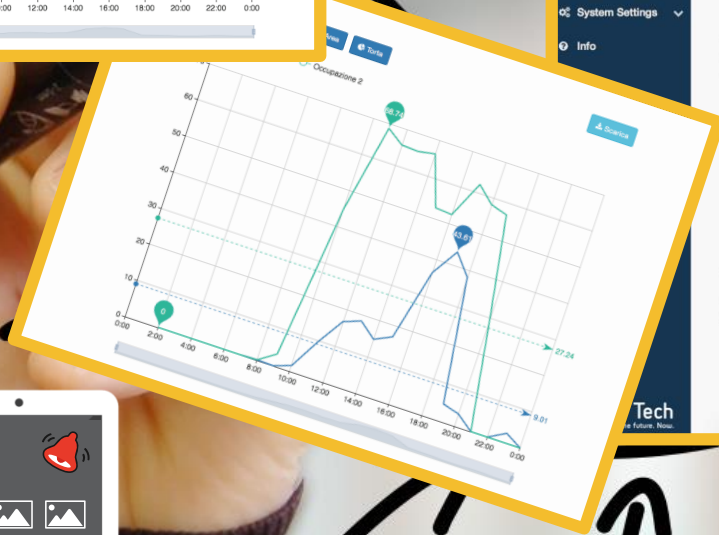

More than 20 mechanisms available for events management
(including standard protocols and 3rd parties VMSs)
Fully integration with Wave

AI-DASH-PRO

Collection

Collection of data from different sensors

Aggregation

Aggregation of data coming from different sensors

Visualization

User friendly web interface for data visualization

Report

Periodic reports automatically sent by e-mail

Diagnostics

Automatic notification in case of device malfunction

Alarms

Automatic notification in case of alarms (i.e. overcrowd)

5487 Events Today

2 Estimated gender and age group Sensors	15 People counting Sensors (4707 Events Today)	3 Virtual line Sensors (2 Events Today)
1 Face counting Sensors	5 Heatmap Sensors	11 Multiple virtual line Sensors (31 Events Today)
3 Abandoned / removed object Sensors	25 Occupancy Sensors	3 Over occupation Sensors
20 Sterile zone Sensors (24 Events Today)	699 Events Today	

21/09/2018

Sterile zone Device: corridoio_sede Sensor: Corridoio 1 Total 1 Average 0 Minimum 1 Maximum	People counting Device: mensa Sensor: ENTER 1177 Total 51.17 Average 0 Minimum 58 Maximum	People counting Device: mensa Sensor: EXIT 4092 Total 177.91 Average 0 Minimum 191 Maximum
Crowding Device: ground_central Sensor: queue1 0.88 Average 0 Minimum 0.97 Maximum	Crowding Device: ground_central Sensor: queue2 0.58 Average 0 Minimum 0.68 Maximum	Occupancy Device: aula_m_8 Sensor: Banchi Sinistra No data to show