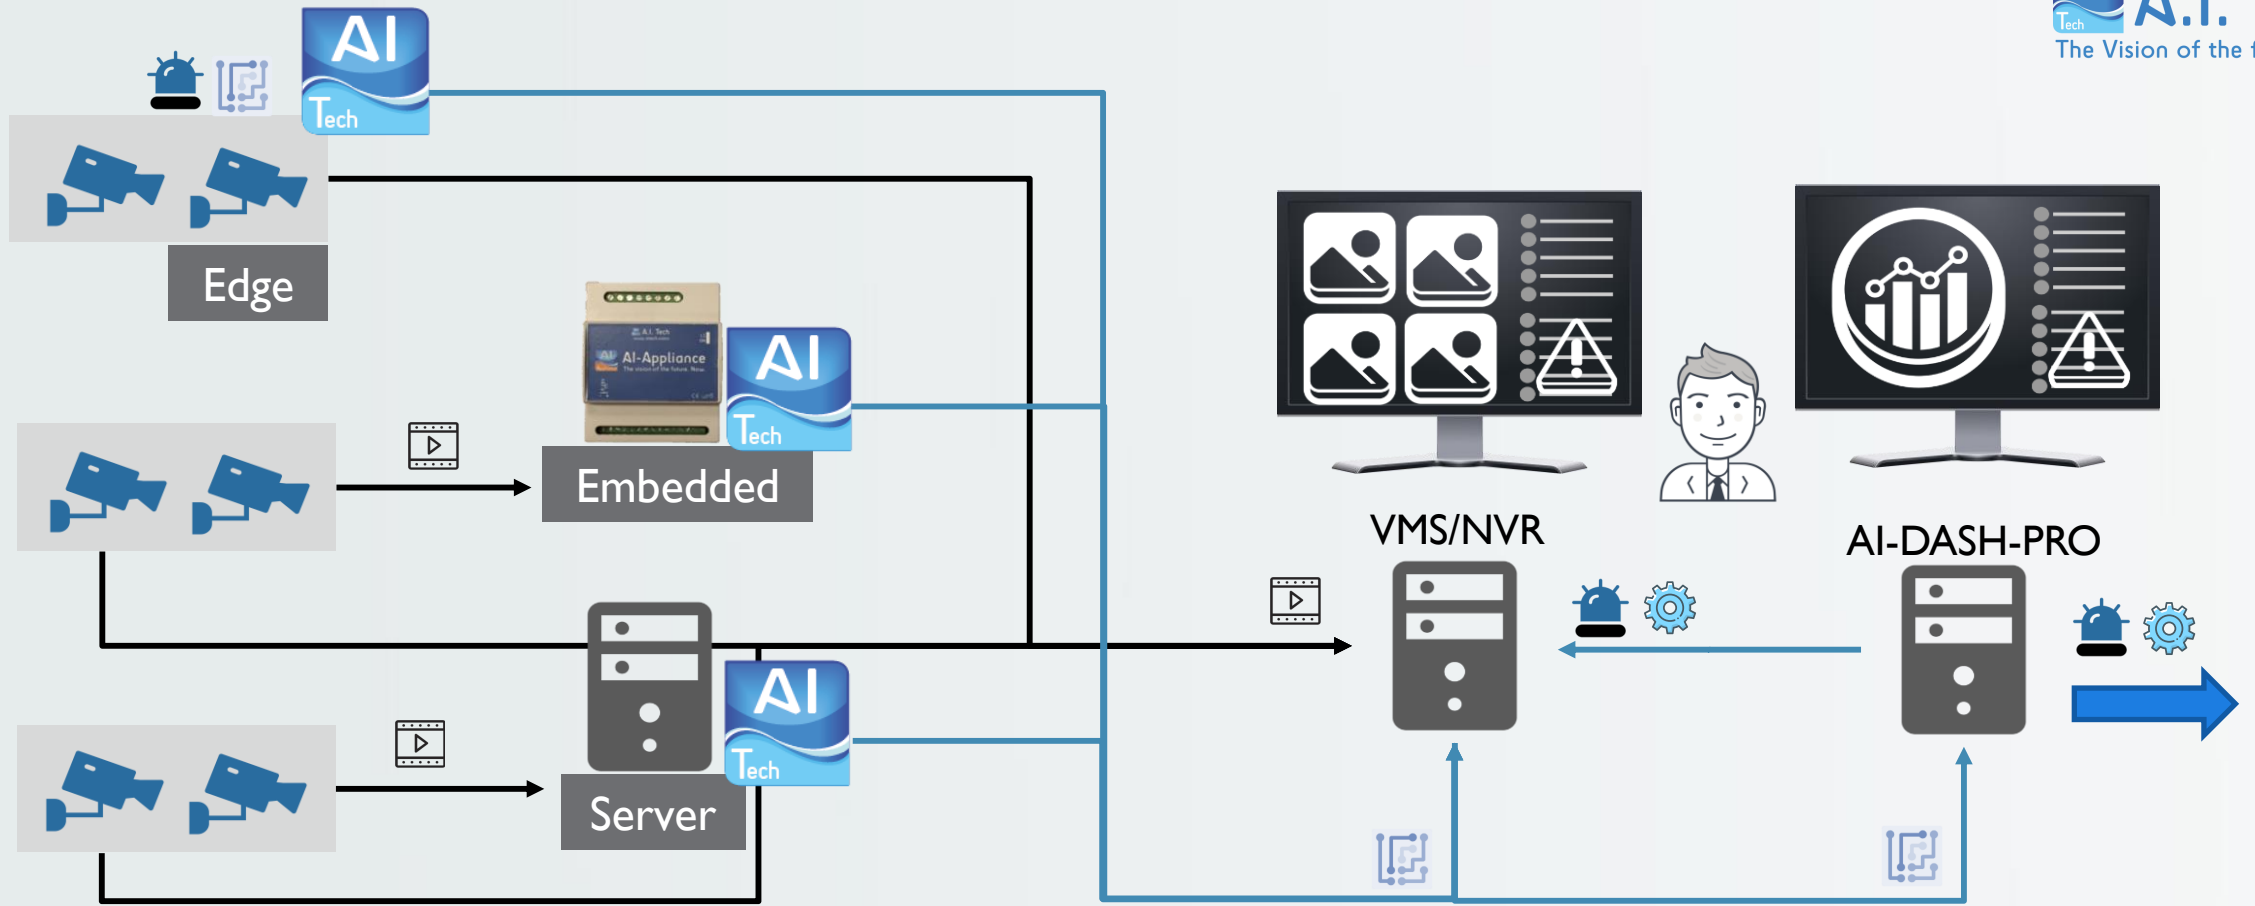

AI-TRAFFIC: Analisi Video per le Smart City

Speaker
Alessia Saggese

THE COMPANY

Where are we now?

A.I. Tech in Numbers

Video stream for recording

Events

Alarms (overcrowding etc)

Diagnostic alarms

VIDEO ANALYSIS

Which are the information we can automatically obtain by video analytics solutions?

VEHICLES MONITORING

Counting and classification of vehicles

Traffic density and Congestion detection

More than 20 mechanisms available for events management
(including standard protocols and 3rd parties VMSs)
Fully integration with Wave

AI-DASH-PRO

Collection

Collection of data from different sensors

Aggregation

Aggregation of data coming from different sensors

Visualization

User friendly web interface for data visualization

Report

Periodic reports automatically sent by e-mail

Diagnostics

Automatic notification in case of device malfunction