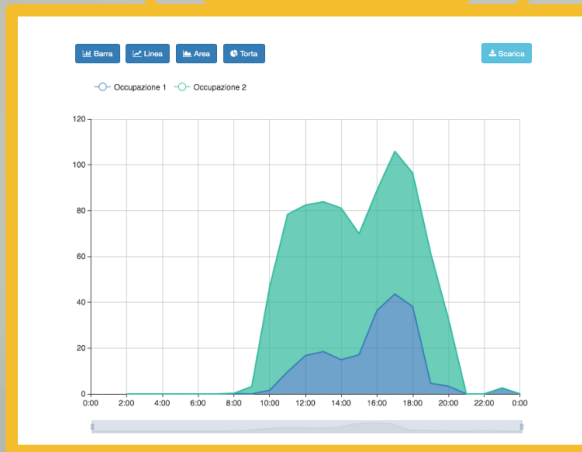

More than 20 mechanisms available for events management
(including standard protocols and 3rd parties VMSs)
Fully integration with Wave

AI-DASH-PRO

Collection

Collection of data from different sensors

Aggregation

Aggregation of data coming from different sensors

Visualization

User friendly web interface for data visualization

Report

Periodic reports automatically sent by e-mail

Diagnostics

Automatic notification in case of device malfunction

Alarms

Automatic notification in case of alarms (i.e. overcrowd)

5487 Events Today

2 Estimated gender and age group Sensors	15 People counting Sensors (4707 Events Today)	3 Virtual line Sensors (2 Events Today)
1 Face counting Sensors	5 Heatmap Sensors	11 Multiple virtual line Sensors (31 Events Today)
3 Abandoned / removed object Sensors	25 Occupancy Sensors	3 Over occupation Sensors
20 Sterile zone Sensors (24 Events Today)	699 Events Today	

21/09/2018

Sterile zone Device: corridoio_sede Sensor: Corridoio 1 Total 1 Average 0 Minimum 1 Maximum	People counting Device: mensa Sensor: ENTER 1177 Total 51.17 Average 0 Minimum 58 Maximum	People counting Device: mensa Sensor: EXIT 4092 Total 177.91 Average 0 Minimum 191 Maximum
Crowding Device: ground_central Sensor: queue1 0.88 Average 0 Minimum 0.97 Maximum	Crowding Device: ground_central Sensor: queue2 0.58 Average 0 Minimum 0.68 Maximum	Occupancy Device: aula_m_8 Sensor: Banchi Sinistra No data to show