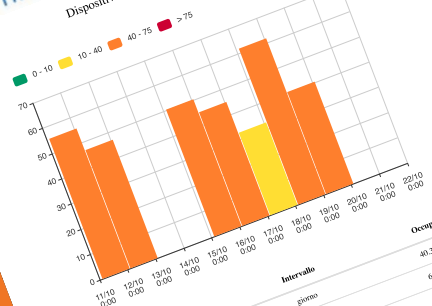

Alarms

Automatic notification in case of alarms (i.e. overcrowd)

5487 Events Today

2 Estimated gender and age group Sensors	15 People counting Sensors (4707 Events Today)	3 Virtual line Sensors (2 Events Today)
1 Face counting Sensors	5 Heatmap Sensors	11 Multiple virtual line Sensors (31 Events Today)
3 Abandoned / removed object Sensors	25 Occupancy Sensors	3 Over occupation Sensors
20 Sterile zone Sensors (24 Events Today)	699 Events Today	

21/09/2018

Sterile zone Device: corridoio_sede Sensor: Corridoio 1 Total 1 Average 0 Minimum 1 Maximum	People counting Device: mensa Sensor: ENTER 1177 Total 51.17 Average 0 Minimum 58 Maximum	People counting Device: mensa Sensor: EXIT 4092 Total 177.91 Average 0 Minimum 191 Maximum
Crowding Device: ground_central Sensor: queue1 0.88 Average 0 Minimum 0.97 Maximum	Crowding Device: ground_central Sensor: queue2 0.58 Average 0 Minimum 0.68 Maximum	Occupancy Device: aula_m_8 Sensor: Banchi Sinistra No data to show

Visualization

User friendly web interface for data visualization

AI Tech
The Vision of the future. Now.

Dispositivo: aula_23 — Sensore: Banchi

Data e Ora	Intervallo	Occupazione
19/10/2018, 02:00:00	giorno	40.37 - Media
18/10/2018, 02:00:00	giorno	61.73 - Media
17/10/2018, 02:00:00	giorno	32.66 - Bassa
16/10/2018, 02:00:00	giorno	44.96 - Media
15/10/2018, 02:00:00	giorno	50.21 - Media
12/10/2018, 02:00:00	giorno	46.83 - Media
11/10/2018, 02:00:00	giorno	55.48 - Media

AI Tech
The Vision of the future. Now.

Dispositivo: aula_23 — Sensore: Banchi

Data e Ora	Intervallo	Occupazione
19/10/2018, 02:00:00	giorno	40.37
18/10/2018, 02:00:00	giorno	61.73
17/10/2018, 02:00:00	giorno	32.66
16/10/2018, 02:00:00	giorno	44.96
15/10/2018, 02:00:00	giorno	50.21
12/10/2018, 02:00:00	giorno	46.83
11/10/2018, 02:00:00	giorno	55.48